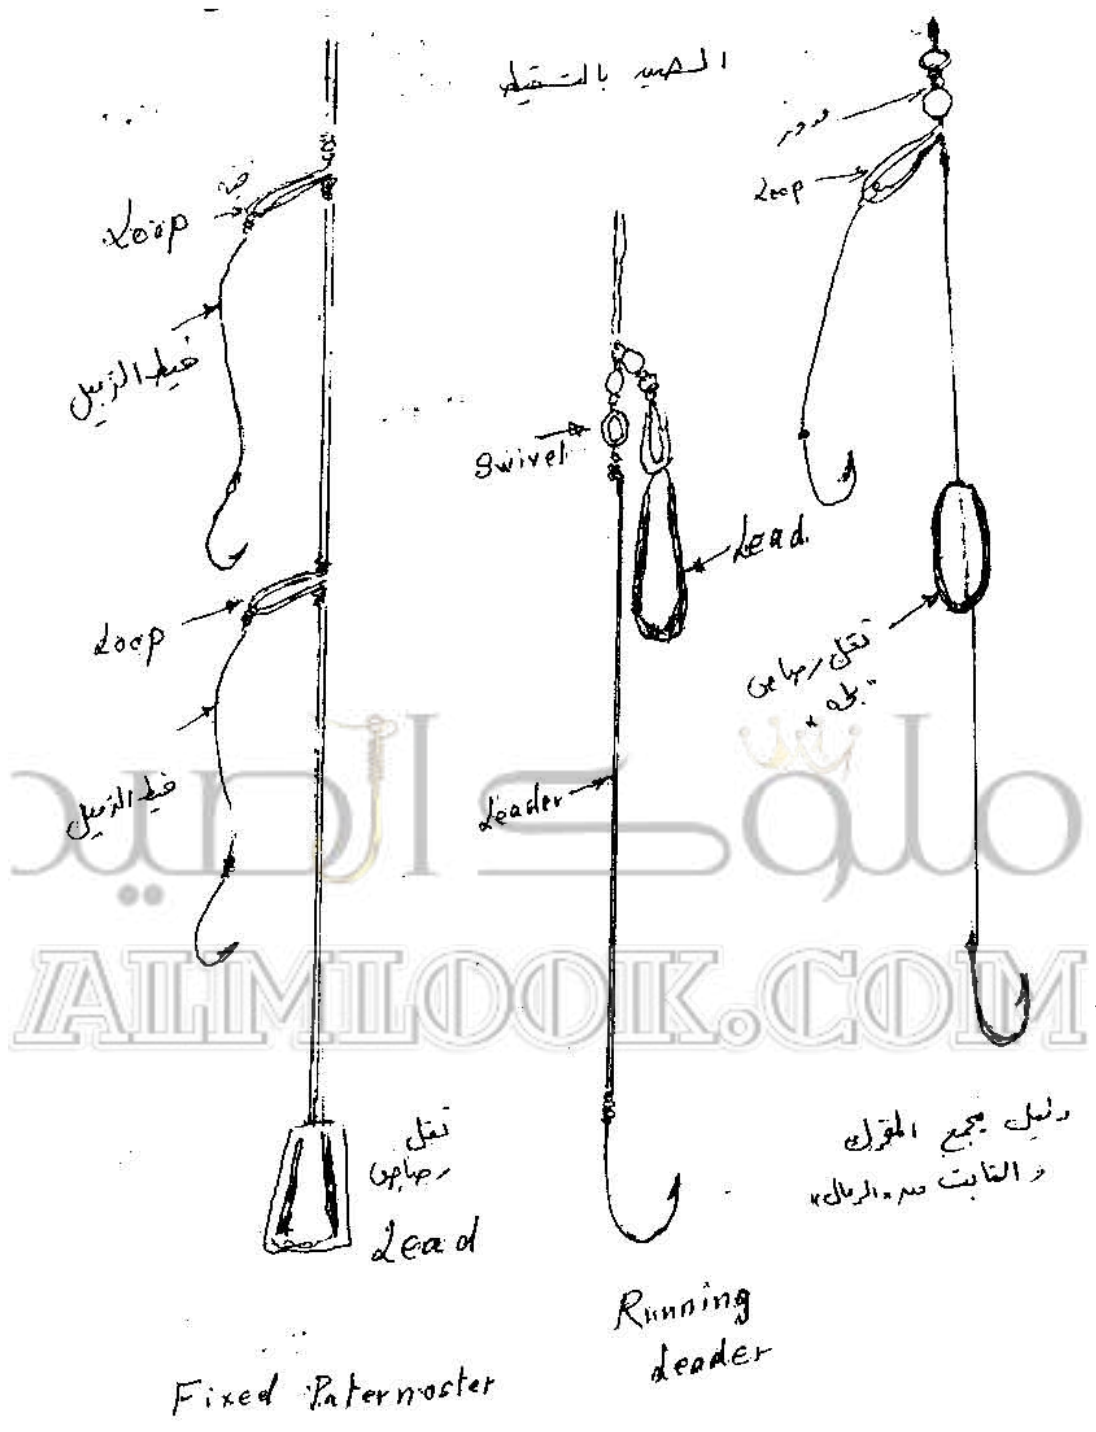

المصير بالتسوية
نقل صابون
Lead
Fixed Paternoster
Running leader